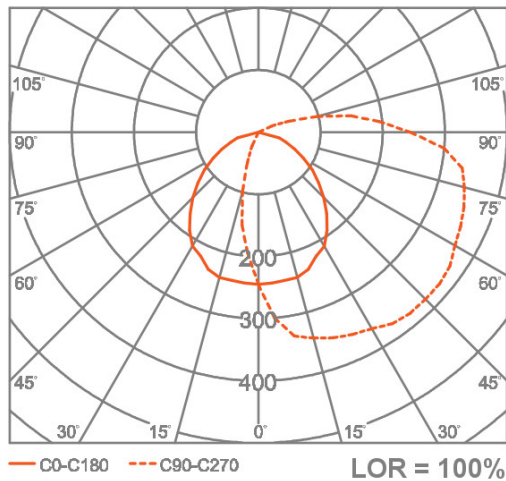

PARKALUX LED ANGLED