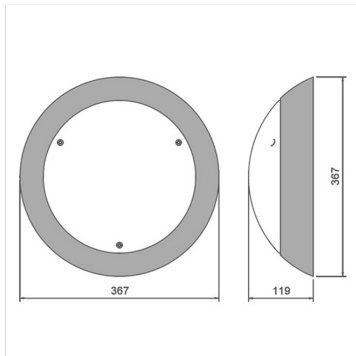

■ Technical Information

BasilicaRGBW	Output (Lum/lm)	Load (W)	Efficacy (lm/W)	CCT (K)
Opal				
BA35-RGBW-X-SW-DW	1099 (4000K CRI90)	17.4	-	RGBW
	Weight (kg)	CRI	High Temp (°C)	LED Lifetime
	3.5	CRI>90	-	L70B10>50,000h
	Driver lifetime (up to hours)	LED Energy Rating	Emergency Output (Lum/lm)	Nightlight Output (Lum/lm)
	50,000	E	-	-
	Dimensions			
	Ø367mm, 119mm			

■ Fitting Options

Smooth White	-SW
Casambi Wireless Node	-DW
DALI-2 Dimming / Monitoring	-DA

- For paint colour options, please replace -SW with required paint code.
- For DALI only version, please replace -DW with -DA. (DALI control system required).
- For Casambi User interface (White), order code CAUI-W.
- For Casambi User interface (Black), order code CAUI-B.

Basilica RGBW Drawing