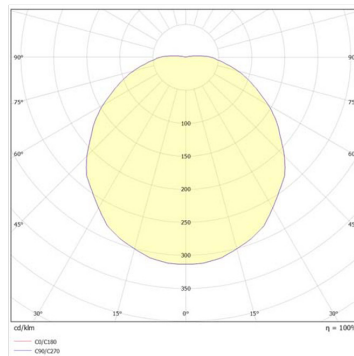

Basilica RGBW Polar Curve